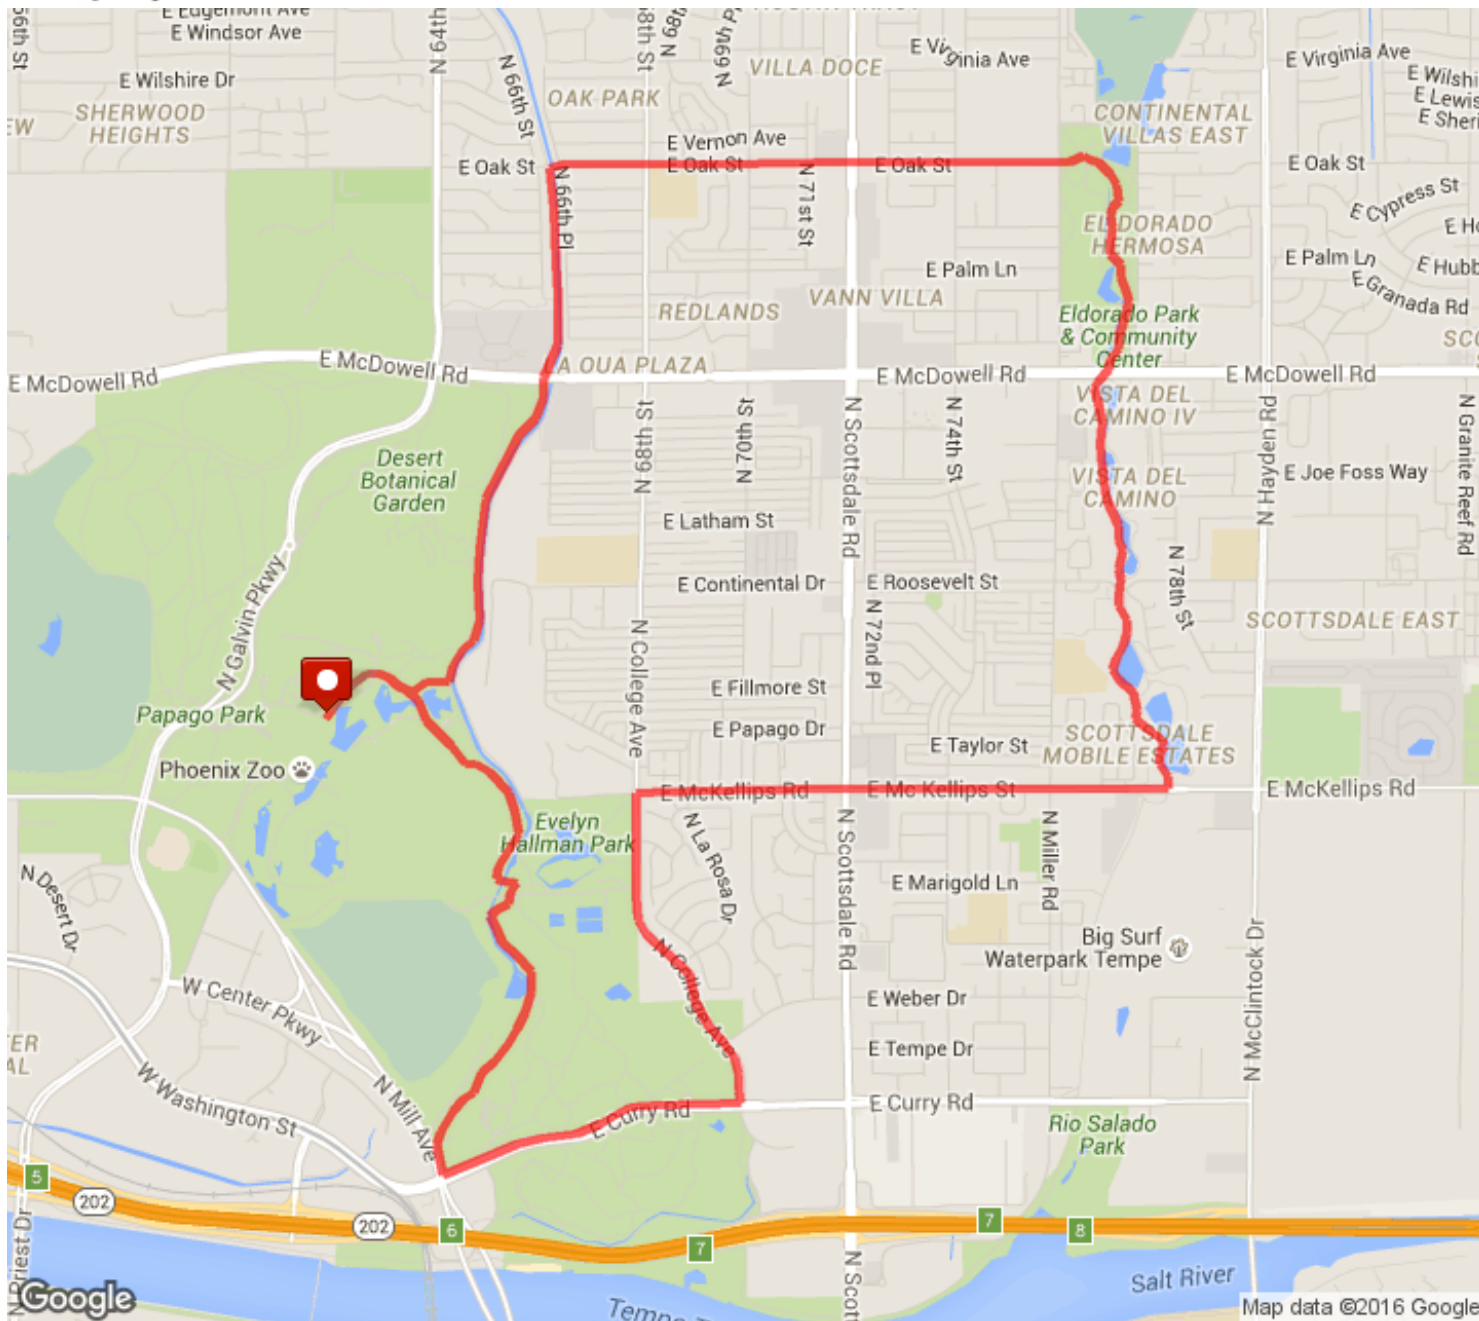

PA: 1

DA: 80

Spam Score: 2/17

0 0

ZOO 9+
Distance: 9.28 mi
Elevation: 260.97 ft (Max: 1,304.72 ft)

mapmyrun

ELEVATION (ft)

Copyright (c) 2016 MapMyFitness Inc.

54.210.213.169