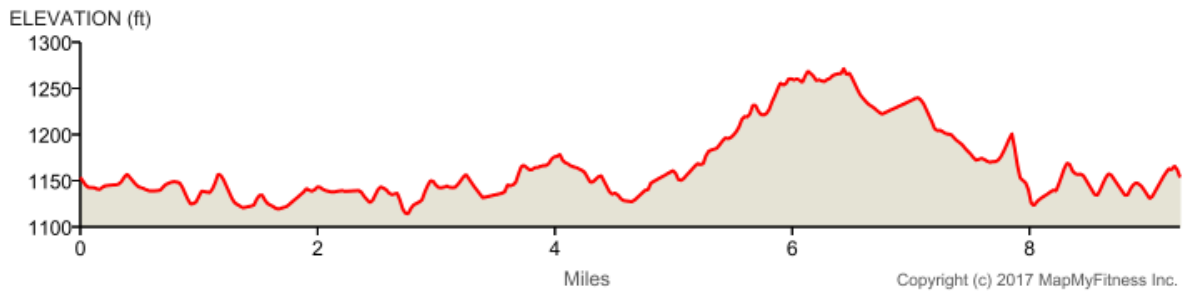

Tempe Town Lake - Priest - Highline

Distance: 9.27 mi

Elevation Gain: 314 ft

Elevation Max: 1,272 ft

Notes

54.172.68.121