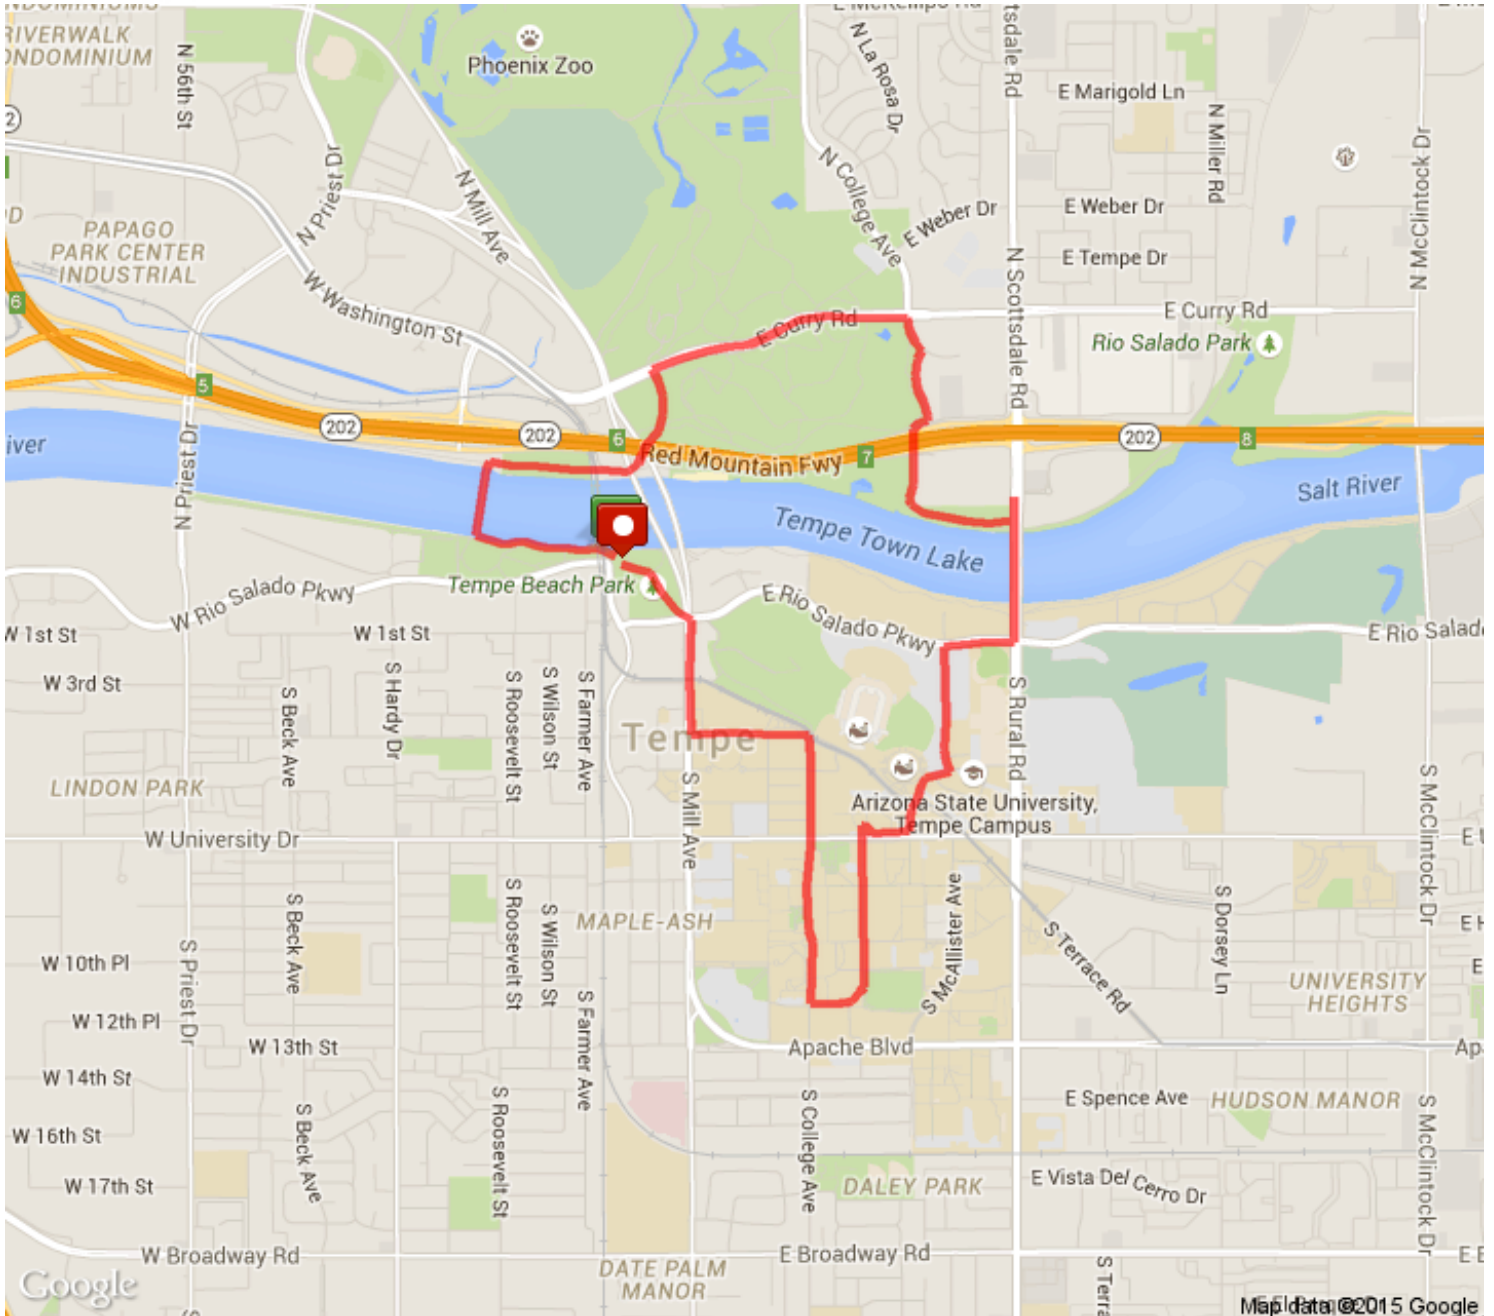

Tempe Beach - ASU
 Distance: 5.72 mi
 Elevation: 172.52 ft (Max: 1,226.31 ft)

mapmyrun

ELEVATION (ft)