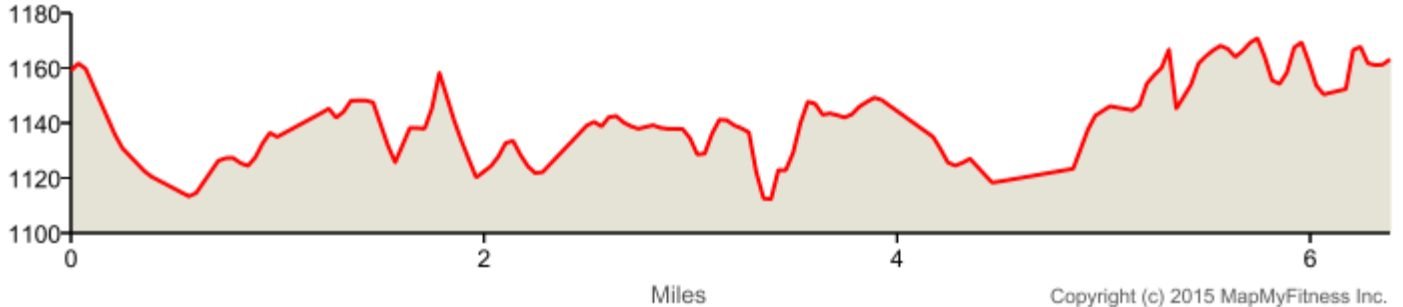

Tempe Arts Center 2
 Distance: 6.39 mi
 Elevation: 138.44 ft (Max: 1,173.69 ft)

mapmyrun

ELEVATION (ft)

Copyright (c) 2015 MapMyFitness Inc.

54.208.254.99