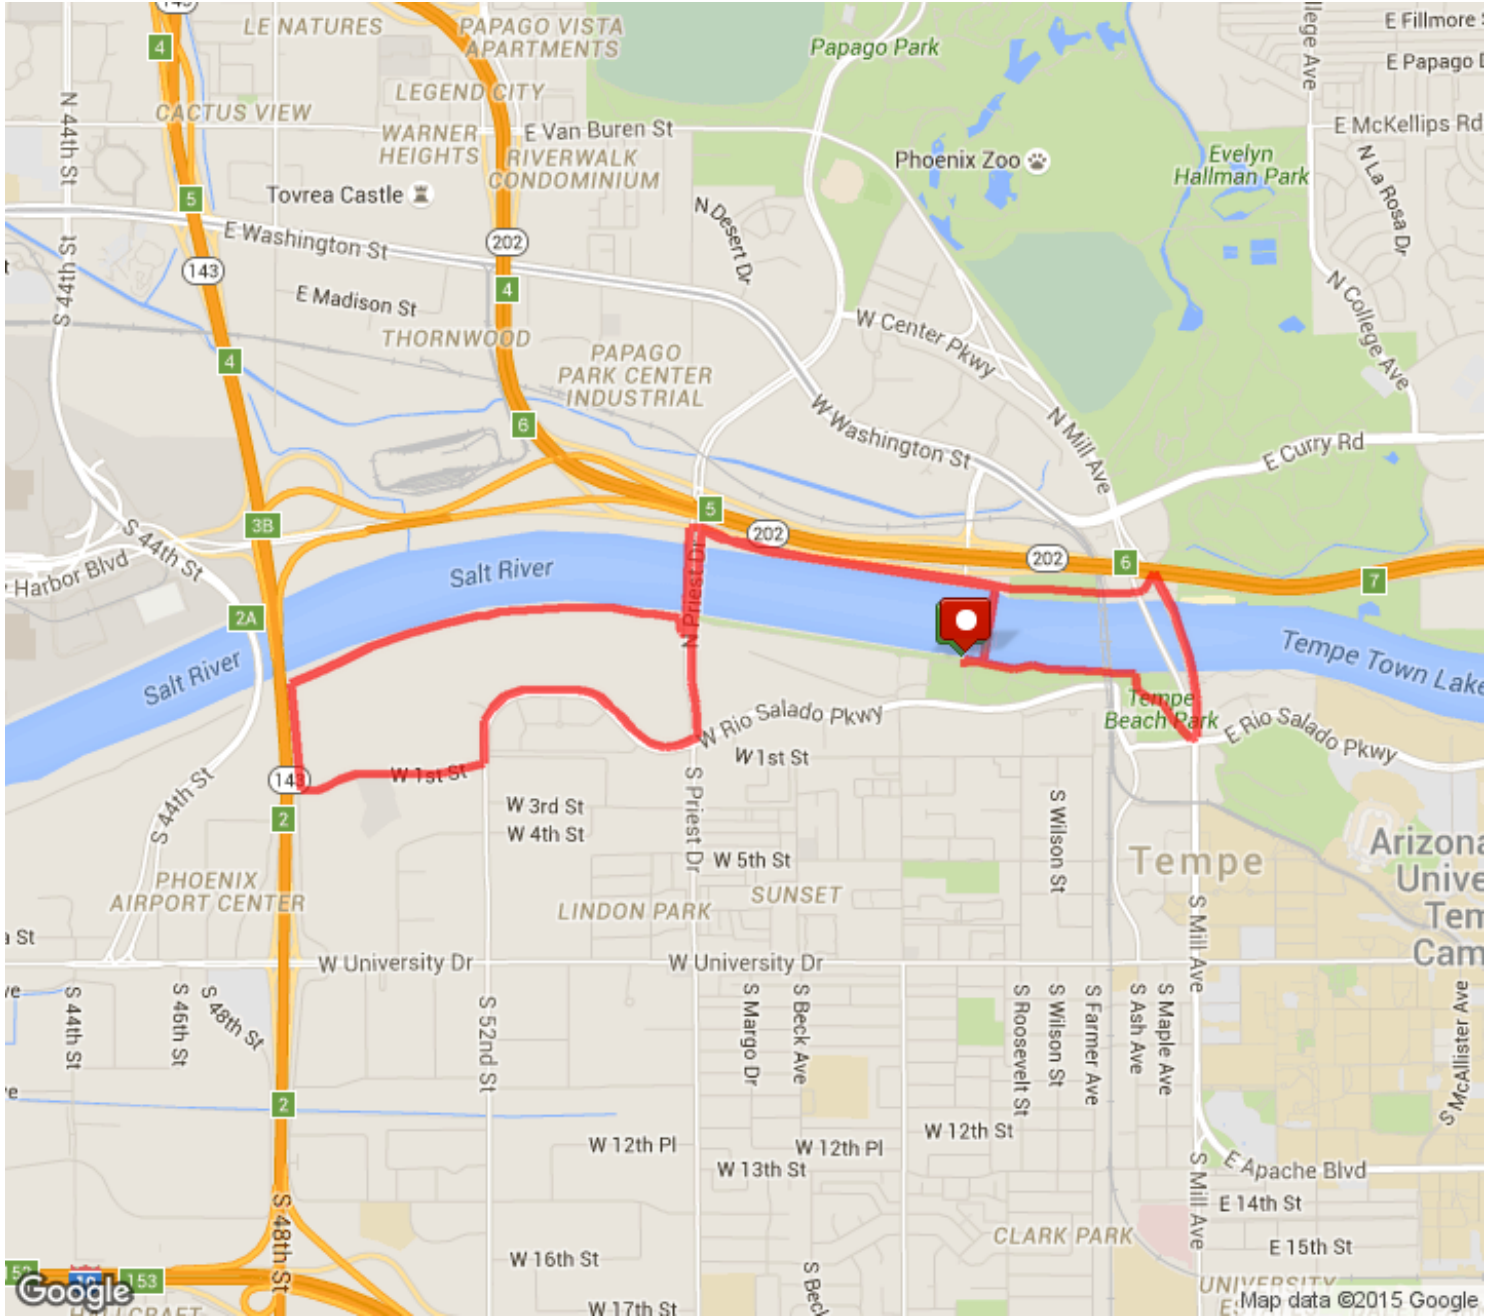

Tempe Arts Center 2
 Distance: 6.39 mi
 Elevation: 138.44 ft (Max: 1,173.69 ft)

mapmyrun

ELEVATION (ft)

Copyright (c) 2015 MapMyFitness Inc.

54.208.254.99