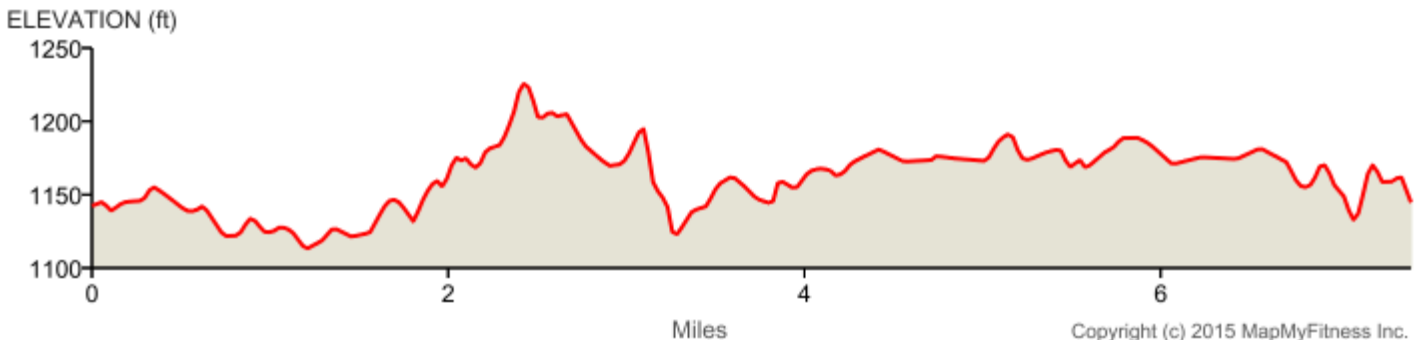

TTL - ASU  
 Distance: 7.41 mi  
 Elevation: 208.84 ft (Max: 1,226.74 ft)

Meet at the Tempe Arts Center at  
 7:00 AM for this 7+ mile loop

mapmyrun

Copyright (c) 2015 MapMyFitness Inc.

107.23.233.102