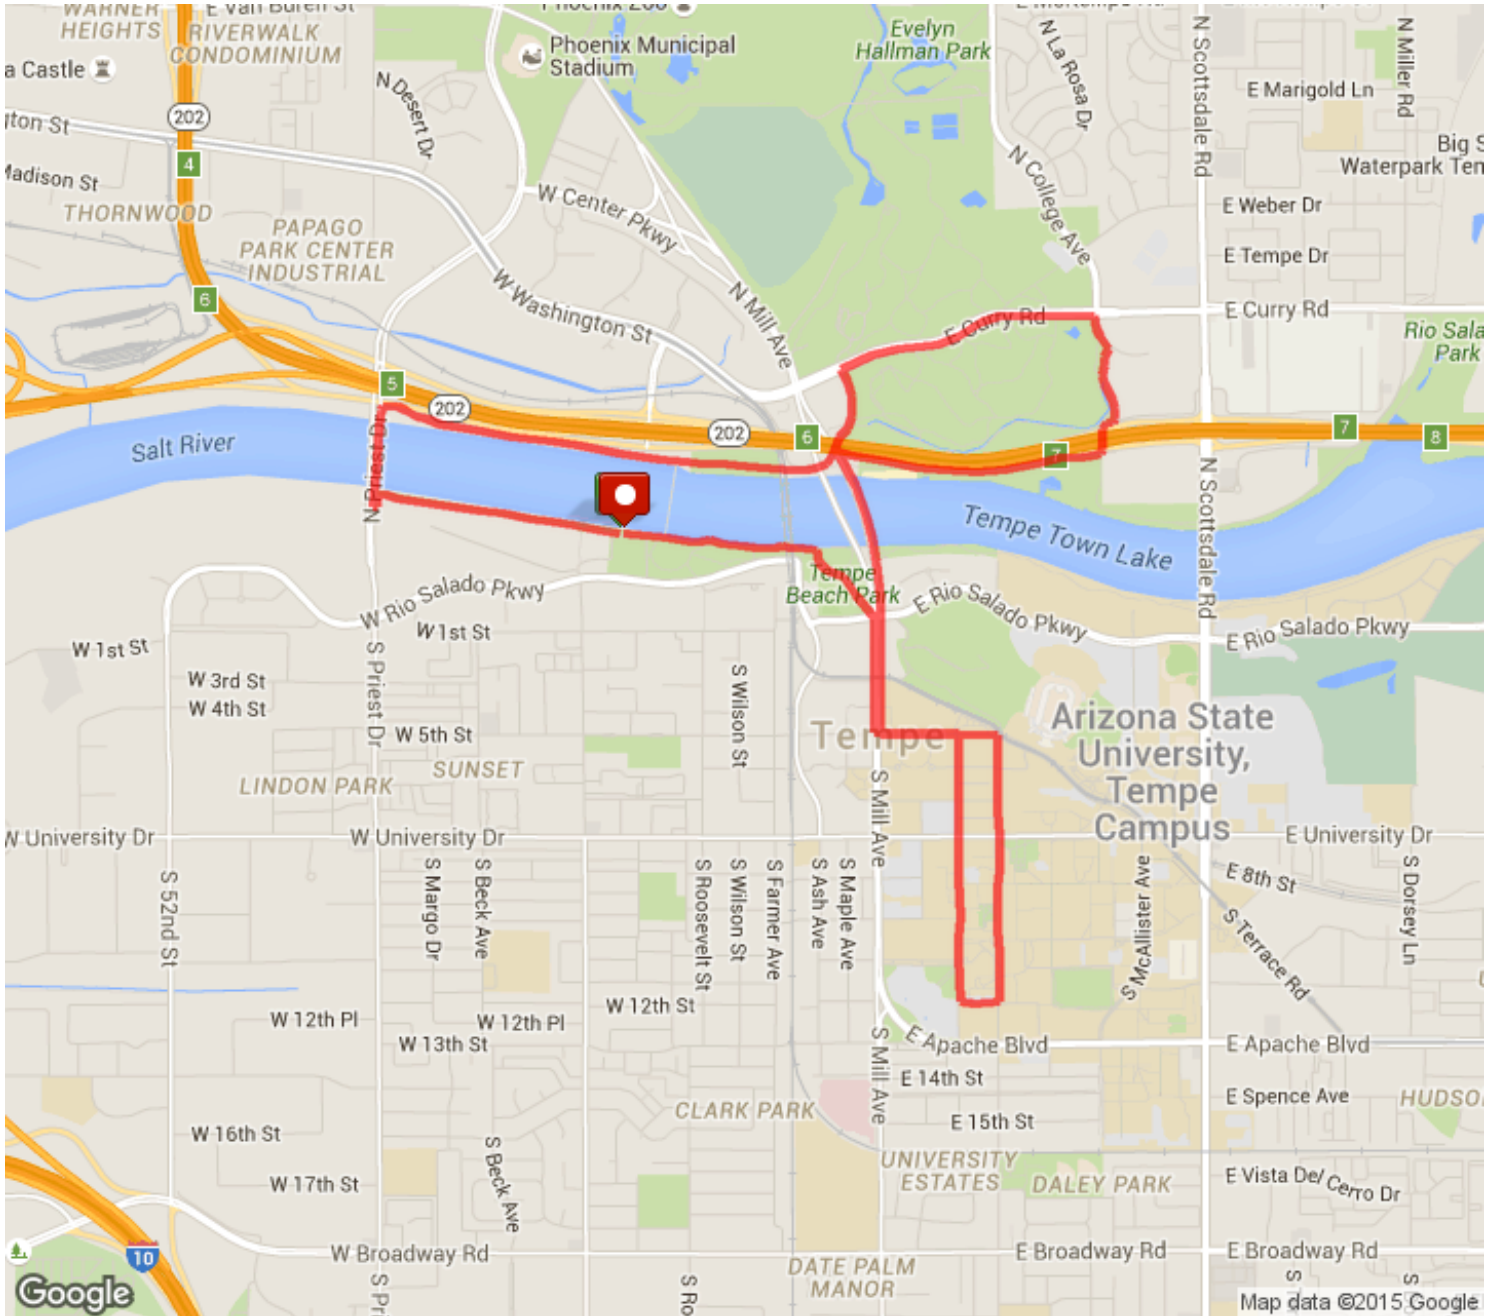

TTL - ASU  
 Distance: 7.41 mi  
 Elevation: 208.84 ft (Max: 1,226.74 ft)

Meet at the Tempe Arts Center at  
 7:00 AM for this 7+ mile loop

mapmyrun

Copyright (c) 2015 MapMyFitness Inc.

107.23.233.102