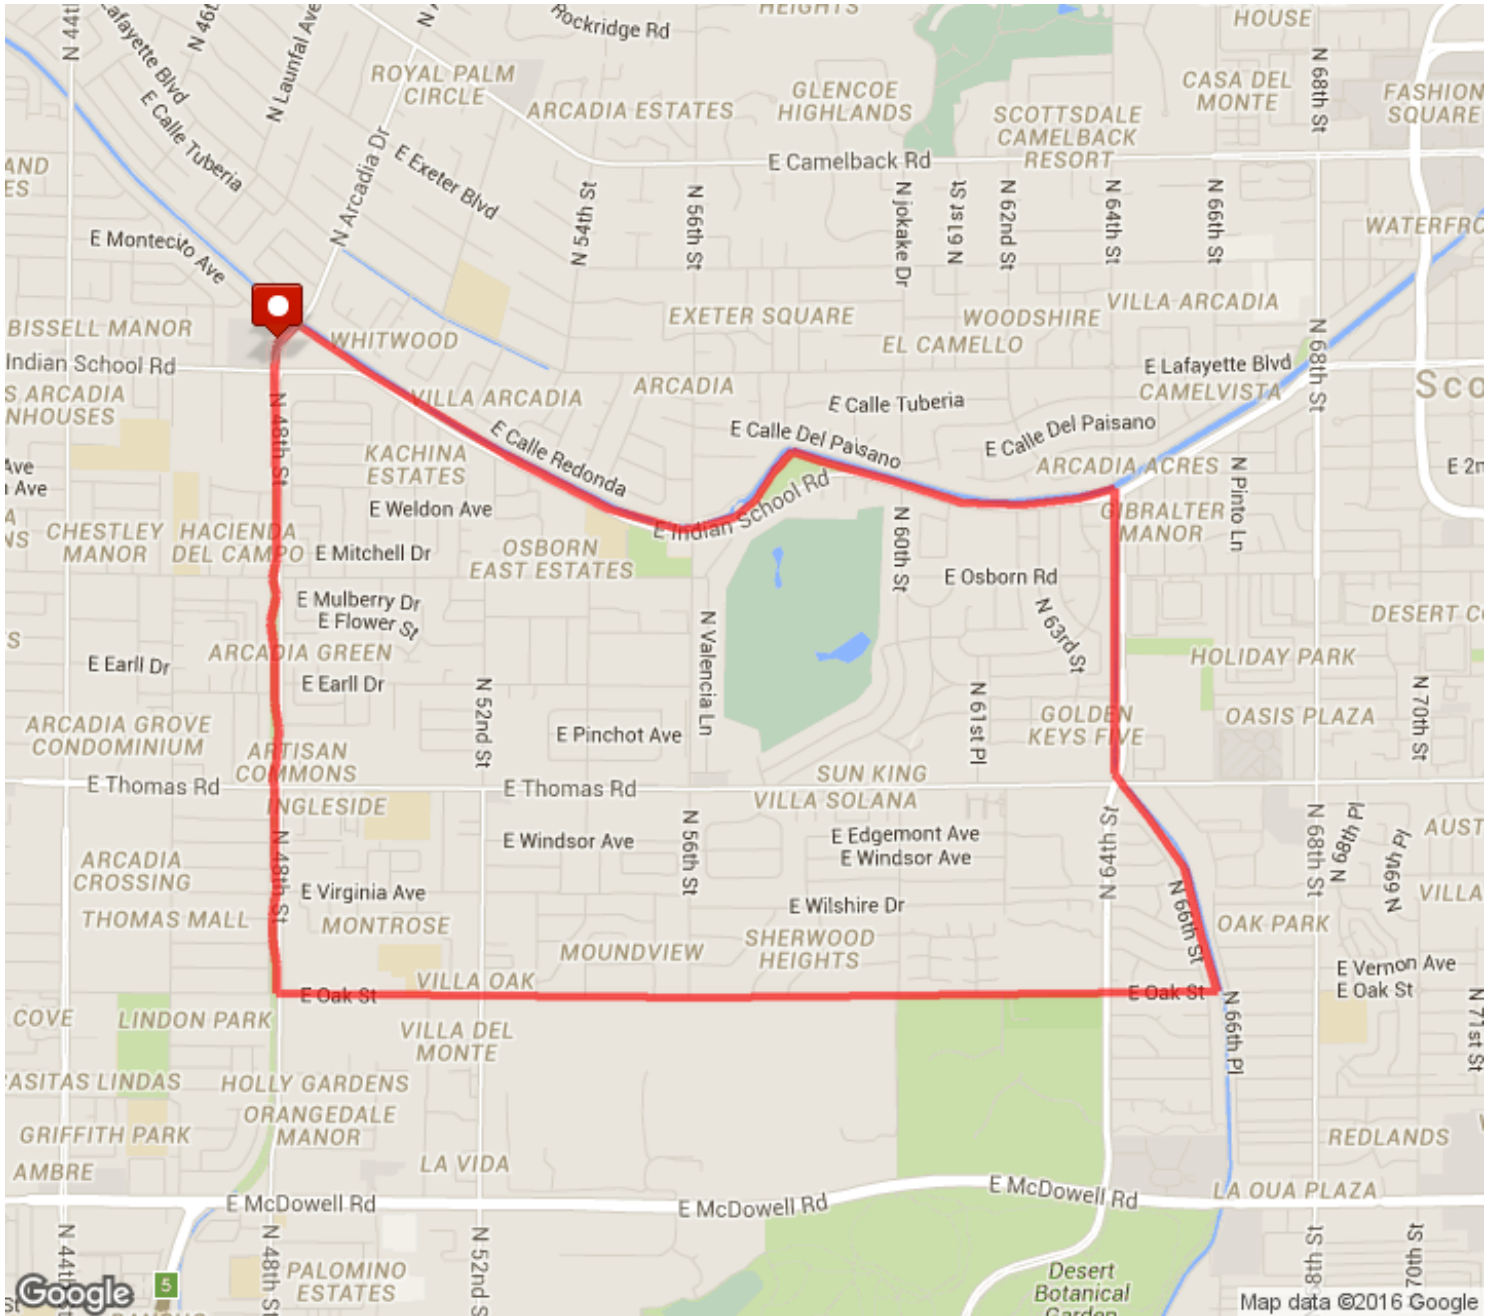

Arcadia South Loop - 7.4
 Distance: 7.4 mi
 Elevation: 140.23 ft (Max: 1,315.03 ft)

mapmyrun

ELEVATION (ft)

Copyright (c) 2016 MapMyFitness Inc.