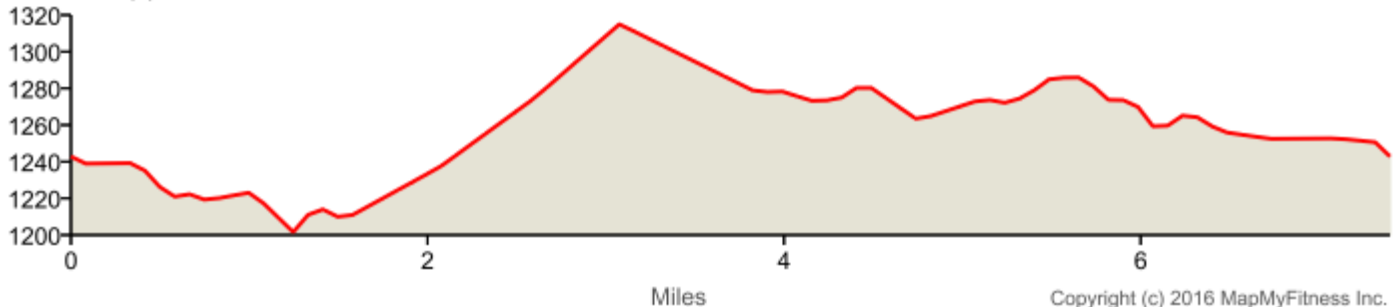

Arcadia South Loop - 7.4
 Distance: 7.4 mi
 Elevation: 140.23 ft (Max: 1,315.03 ft)

mapmyrun

ELEVATION (ft)

Copyright (c) 2016 MapMyFitness Inc.