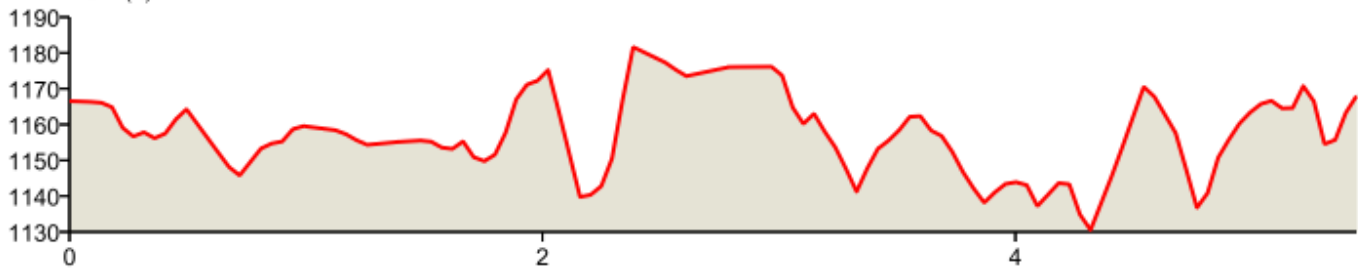

Tempe 5.5  
 Distance: 5.44 mi  
 Elevation: 137.07 ft (Max: 1,181.76 ft)

mapmyrun

ELEVATION (ft)

Miles

Copyright (c) 2016 MapMyFitness Inc.