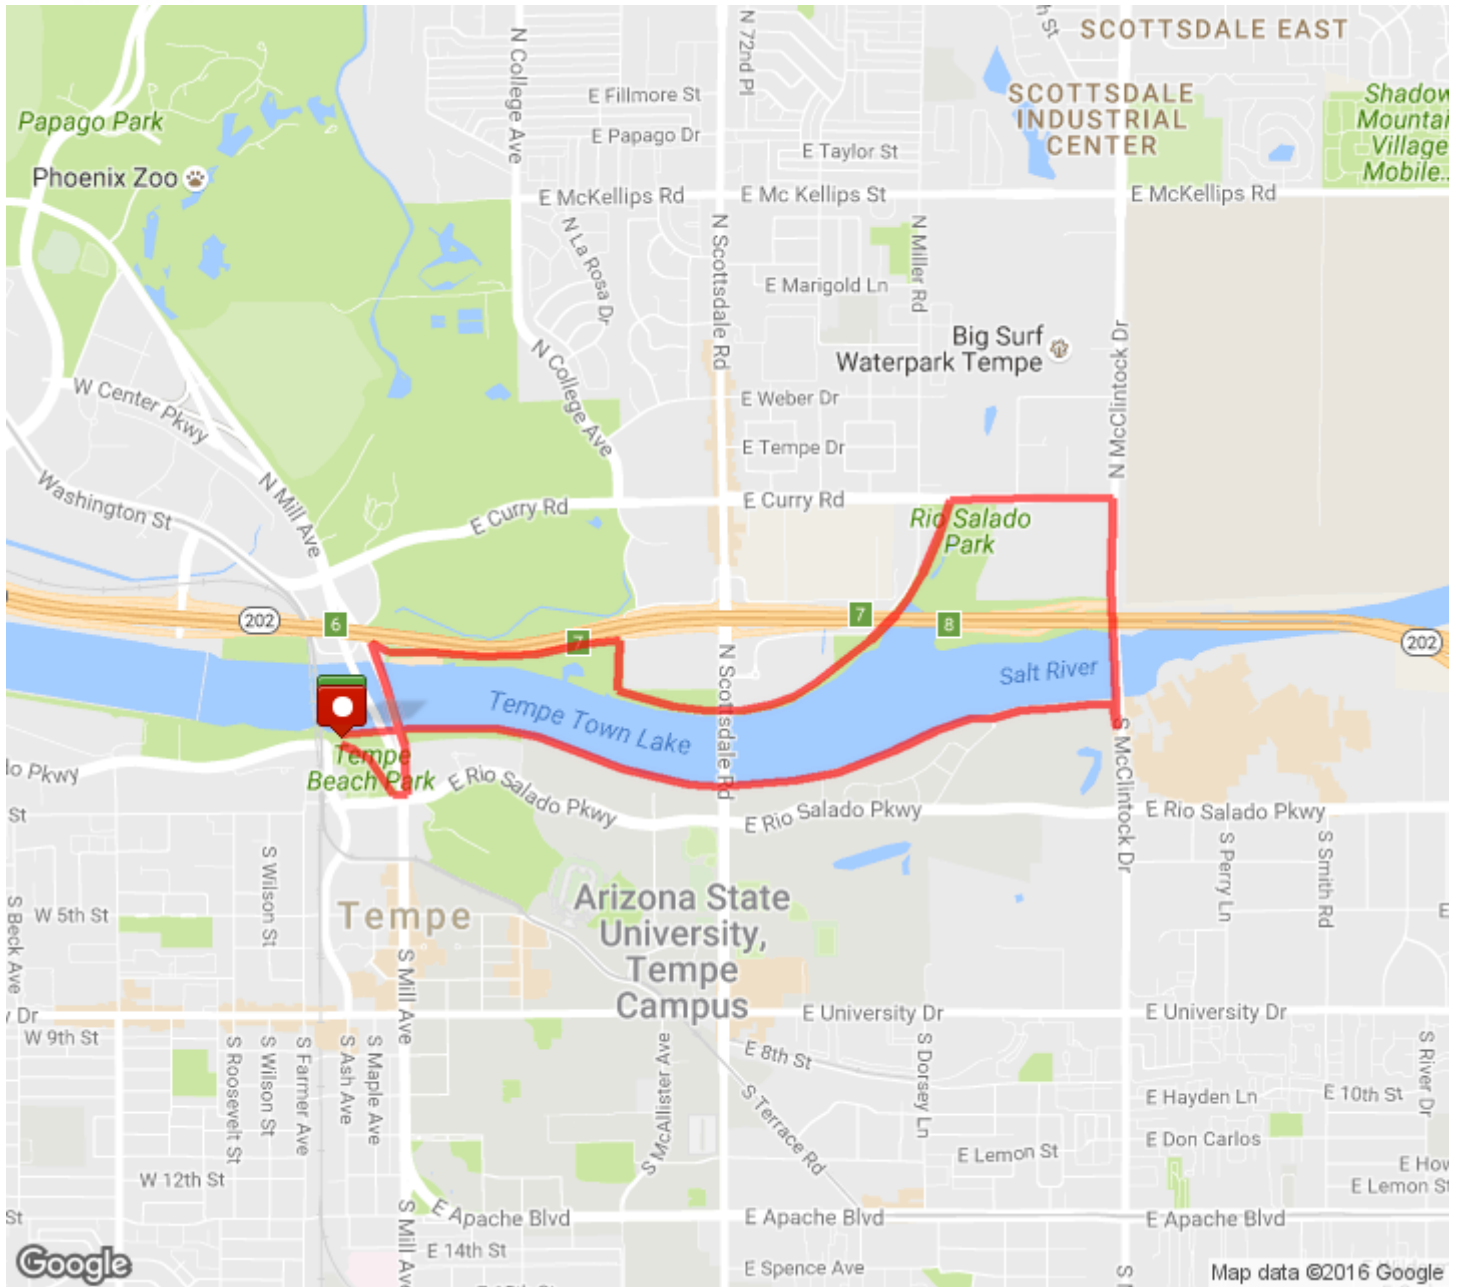

Tempe 5.5  
 Distance: 5.44 mi  
 Elevation: 137.07 ft (Max: 1,181.76 ft)

mapmyrun

ELEVATION (ft)

Miles

Copyright (c) 2016 MapMyFitness Inc.