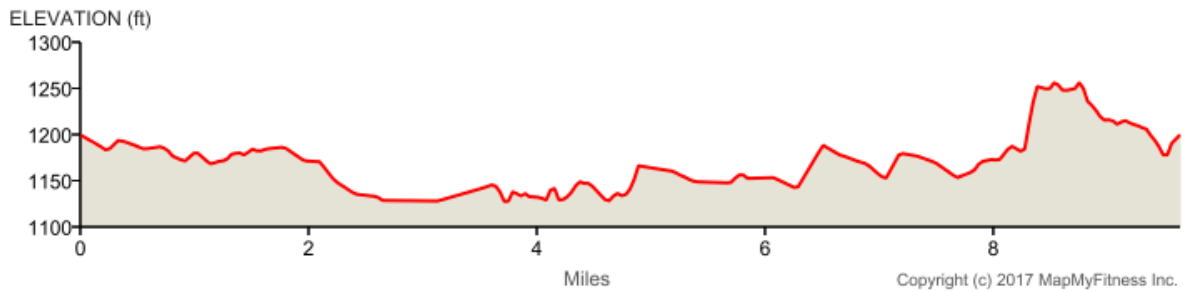

Vista Canyon-Pecos 9.5

Distance: 9.64 mi

Elevation Gain: 245 ft

Elevation Max: 1,258 ft

Notes

54.172.68.121