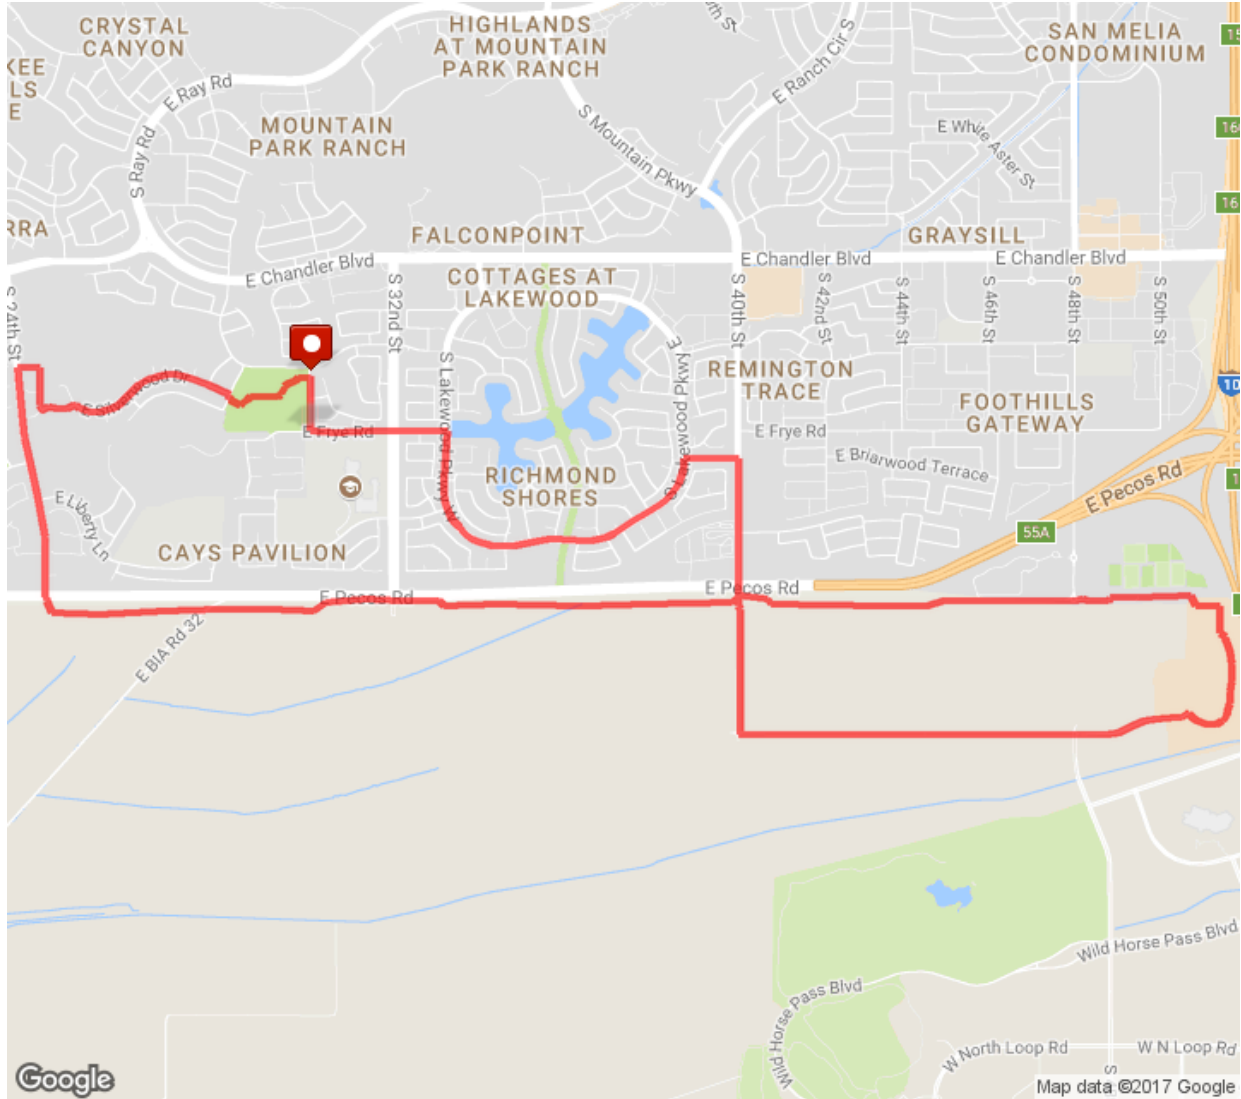

Vista Canyon-Pecos 9.5

Distance: 9.64 mi

Elevation Gain: 245 ft

Elevation Max: 1,258 ft

Notes

54.172.68.121